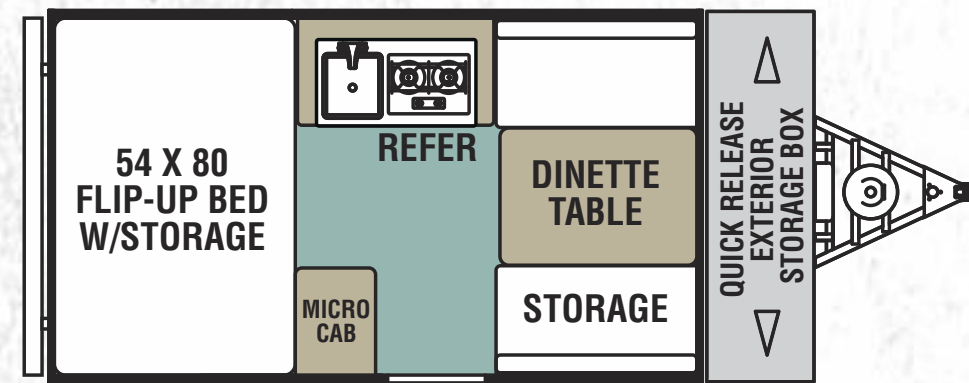

Camping Made Easy

VIKING EXPRESS

VIKING LS

VIKING EPIC

VIKING LEGEND

VIKING LEGEND HARDSIDE

V12RBST

VIKING V-TREC

Viking Recreational Vehicles

580 West Burr Oak Street • P.O. Box 549 Centreville, MI 49032 • 269-467-6321

To learn more about Viking Recreational Vehicles visit www.vikingrv.com

©2017 Viking RV, a Division of Forest River, Inc., a Berkshire Hathaway company. All Rights Reserved. 10/17

Find us on Facebook