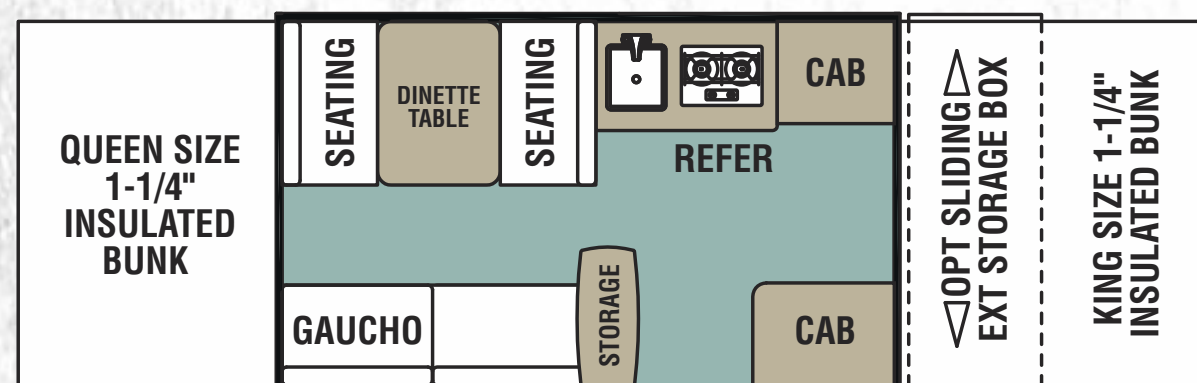

Camping Made Easy

VIKING EXPRESS

VIKING LS

VIKING EPIC

VIKING LEGEND

VIKING LEGEND HARDSIDE

VIKING V-TREC

V2

Viking Recreational Vehicles

580 West Burr Oak Street • P.O. Box 549 Centreville, MI 49032 • 269-467-6321

To learn more about Viking Recreational Vehicles visit www.vikingrv.com

©2017 Viking RV, a Division of Forest River, Inc., a Berkshire Hathaway company. All Rights Reserved. 10/17

Find us on Facebook