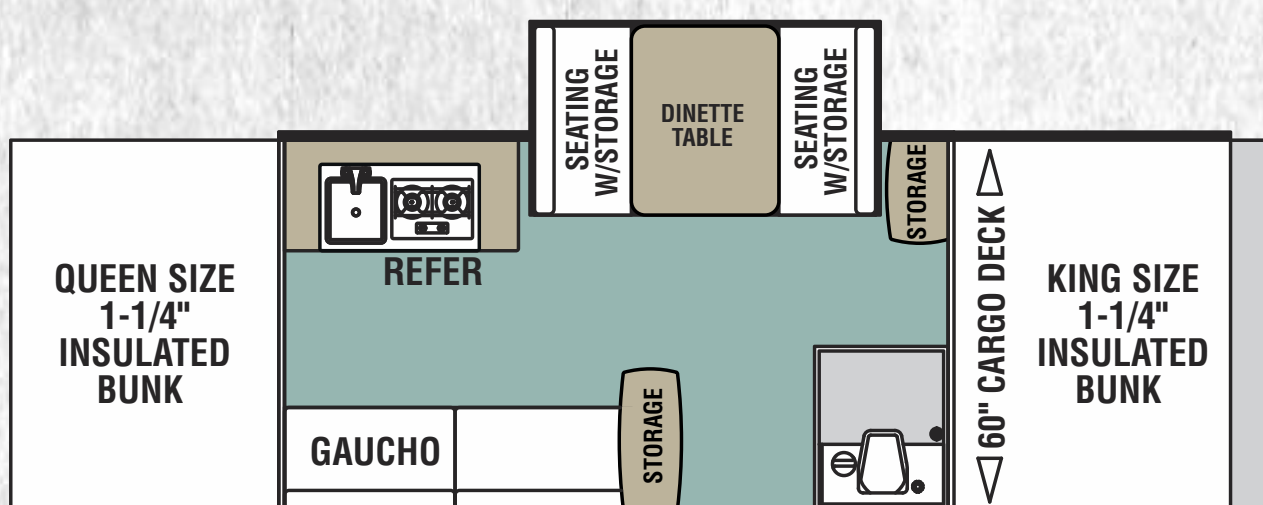

Camping Made Easy

VIKING EXPRESS

VIKING LS

VIKING EPIC

VIKING LEGEND

VIKING LEGEND HARDSIDE

VIKING V-TREC

V3

Viking Recreational Vehicles

580 West Burr Oak Street • P.O. Box 549 Centreville, MI 49032 • 269-467-6321

To learn more about Viking Recreational Vehicles visit www.vikingrv.com

©2017 Viking RV, a Division of Forest River, Inc., a Berkshire Hathaway company. All Rights Reserved. 10/17

Find us on Facebook