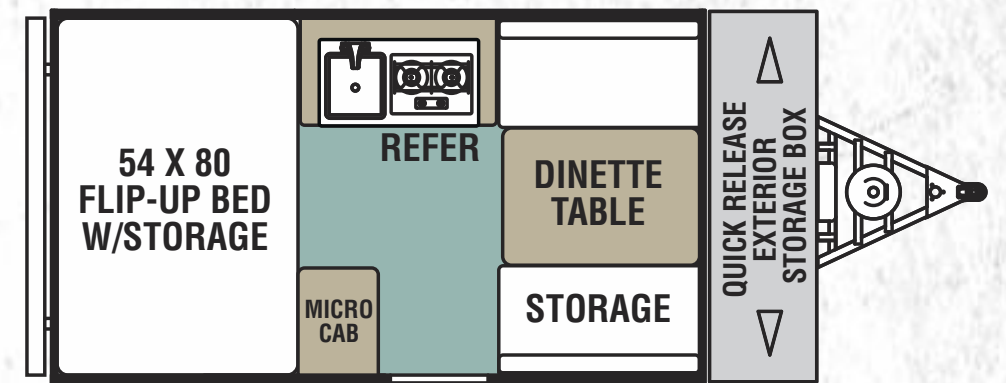

V12RBST HW

OPT. BATHROOM PACKAGE